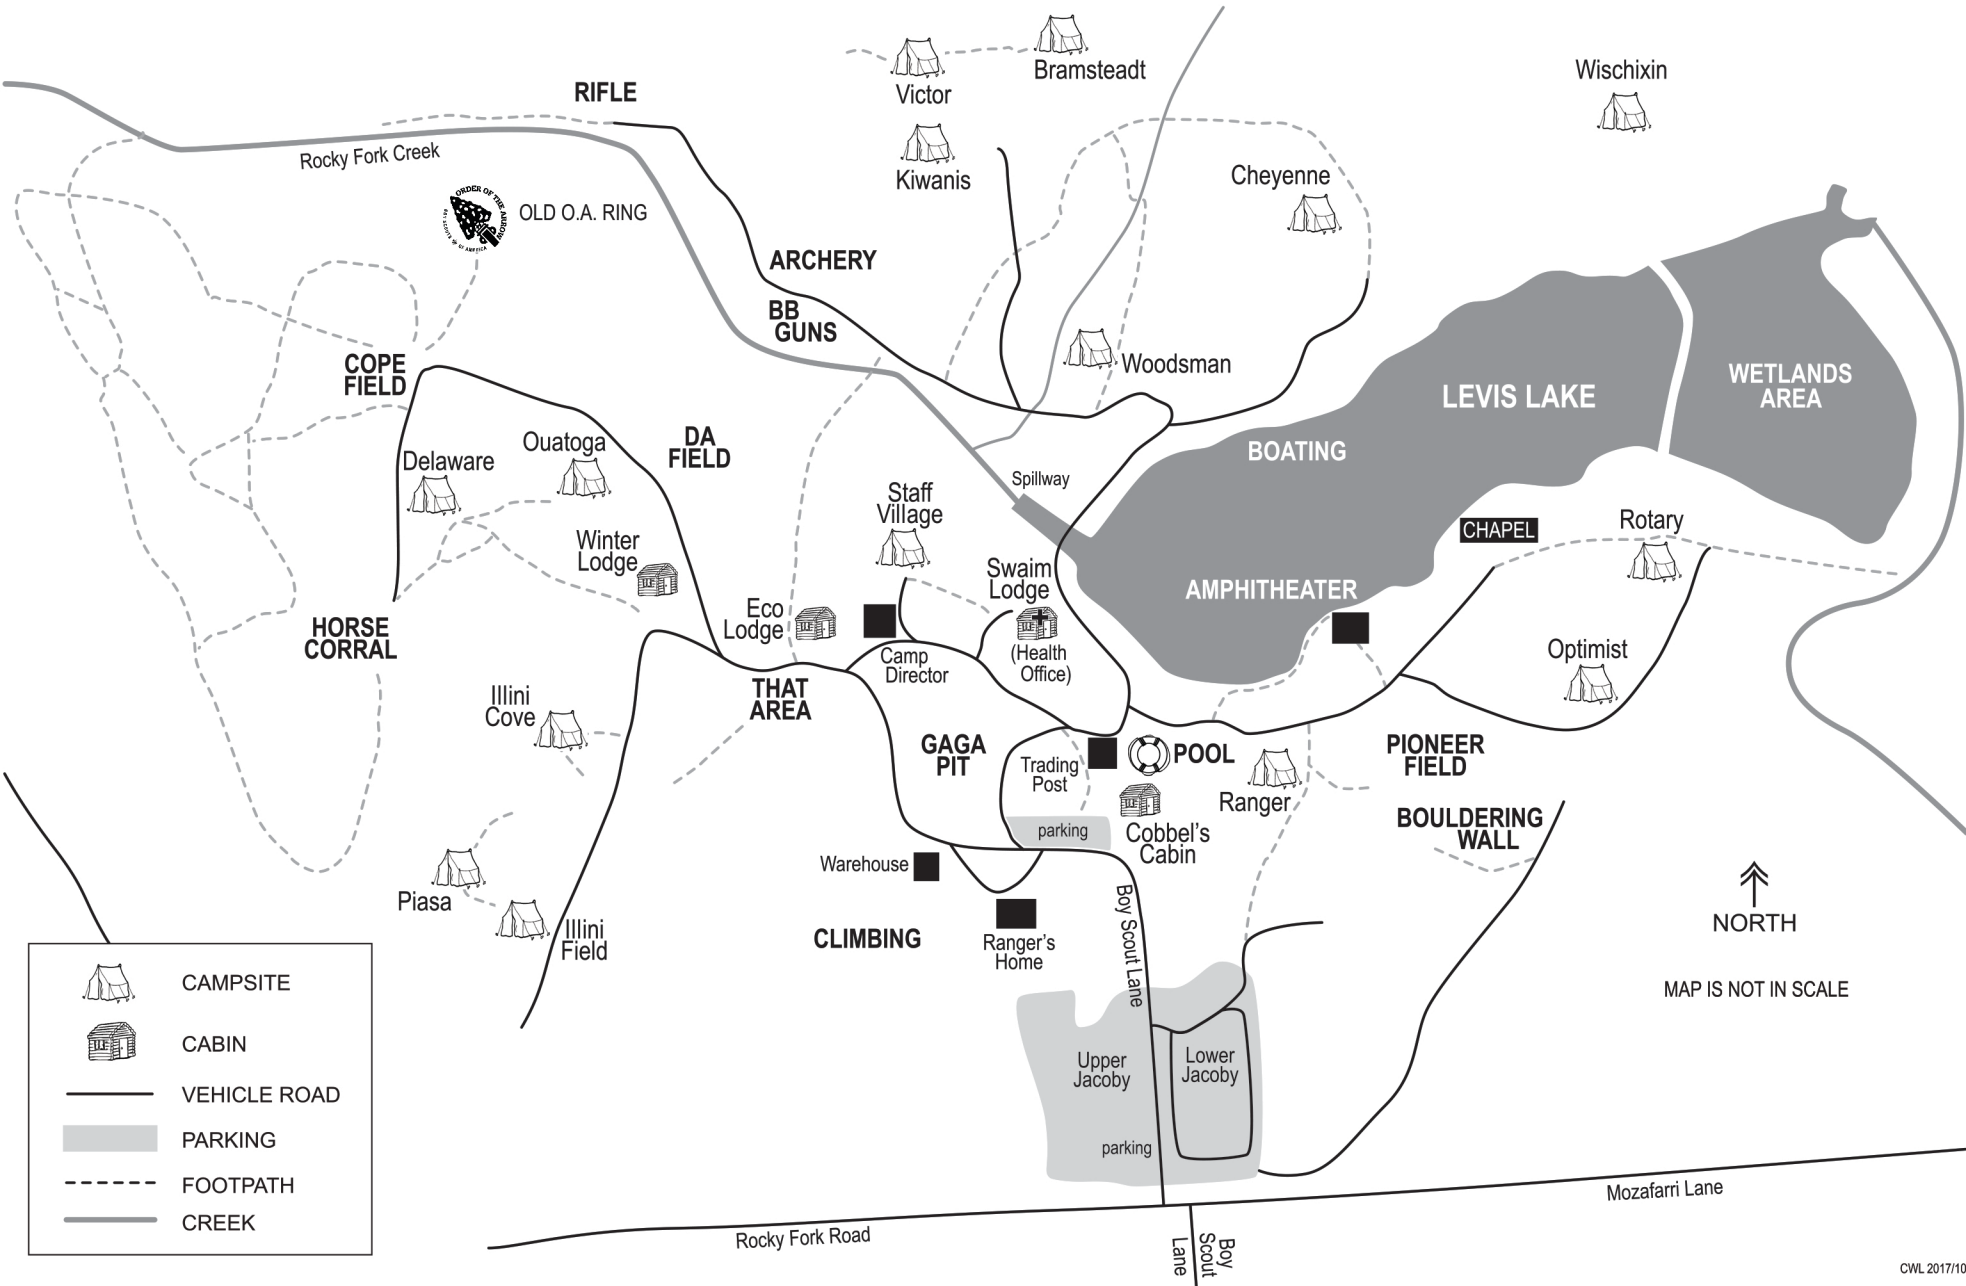

CAMP WARREN LEVIS

	CAMPSITE
	CABIN
	VEHICLE ROAD
	PARKING
	FOOTPATH
	CREEK

MAP IS NOT IN SCALE