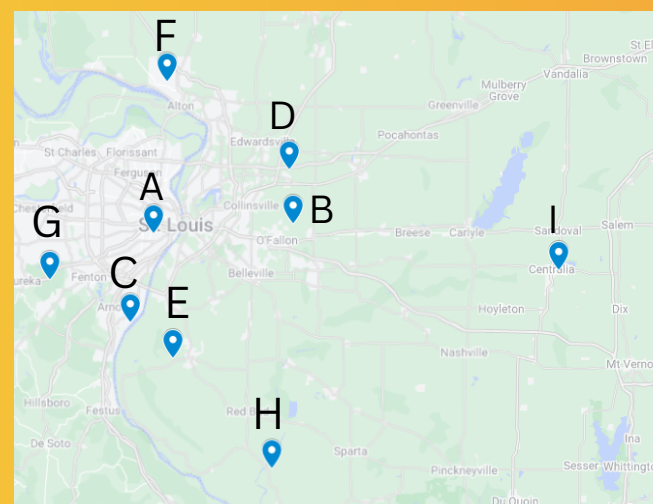

2024 CUB SCOUT SUMMER CAMP

Register at stlbsa.org
or scan the QR code

Save \$10- 20
per camp,
register by
April 10

DAY & TWILIGHT CAMPS

Local in your neighborhood camps that operate during the day or early evening. This year's theme is Jurassic Jungle.

CAMP	DATE	TIME
A Tower Grove Twilight Camp	June 3 - 6	5:30 PM - 8:30 PM
B O'Fallon Sportsman Club Day Camp	June 3 - 7	9:00 AM - 4:00 PM
C Bee Tree Twilight Camp	June 17 - 20	5:30 PM - 8:30 PM
D Edwardsville Sportsman's Day Camp	June 24 - 28	9:00 AM - 4:00 PM
E Camp Vandeventer Day Camp	June 29 - 30	9:00 AM - 4:00 PM
F Camp Warren Levis Twilight Camp	July 8 - 12	5:30 PM - 8:30 PM
G Camp NOVA	July 15 - 18	5:30 PM - 8:30 PM
H Evansville Day Camp	July 20 - 21	9:00 AM - 4:00 PM
I Foundation Park Twilight Camp	July 22 - 26	5:30 PM - 8:30 PM

Locations:

Camp Warren Levis: June 13-16, June 27-30
Camp May (Beaumont Scout Res): June 21-24, June 28-July 1, July 11-14
Rhodes France Scout Reservation: July 18-21
Pine Ridge: July 17-20

WEBELOS/ARROW OF LIGHT OVERNIGHT CAMP - 4 NIGHTS

Locations:

Camp May (Beaumont Scout Res): June 13-17, July 6-10
Camp Warren Levis: June 20-24
S- F Scout Ranch: July 21-25
Rhodes France Scout Reservation: July 17-21

GRIZZLY DAY CAMP

at Beaumont Scout
Reservation