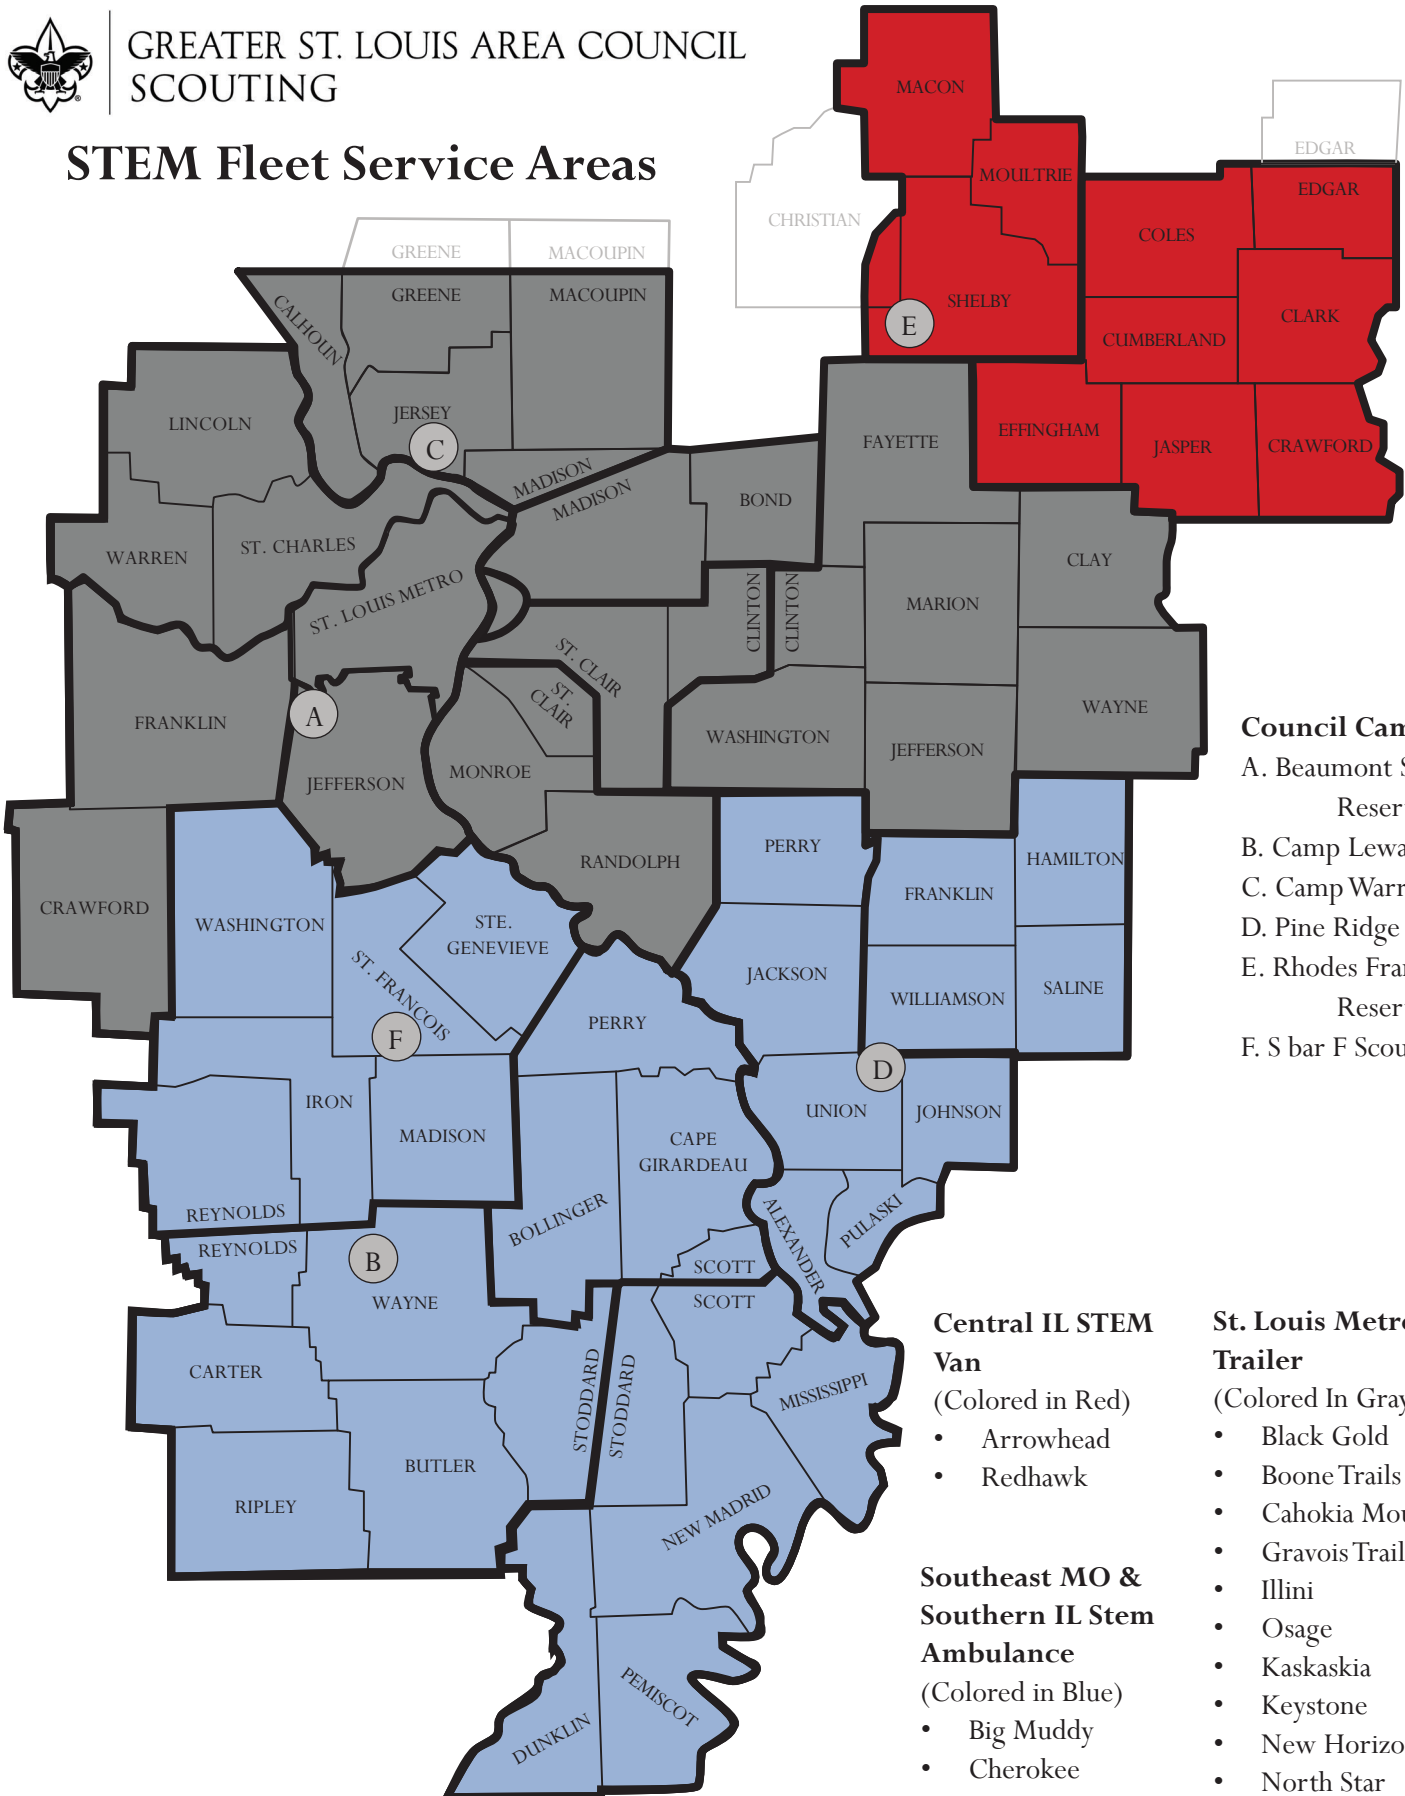

STEM Fleet Service Areas

- Council Camps**
- A. Beaumont Scout Reservation
 - B. Camp Lewallen
 - C. Camp Warren Levis
 - D. Pine Ridge Scout Camp
 - E. Rhodes France Scout Reservation
 - F. S bar F Scout Ranch

- Central IL STEM Van**
(Colored in Red)
- Arrowhead
 - Redhawk

- Southeast MO & Southern IL Stem Ambulance**
(Colored in Blue)
- Big Muddy
 - Cherokee
 - Egyptian
 - Ozark Trailblazers
 - Shawnee
 - Sioux

- St. Louis Metro STEM Trailer**
(Colored In Gray)
- Black Gold
 - Boone Trails
 - Cahokia Mounds
 - Gravois Trail
 - Illini
 - Osage
 - Kaskaskia
 - Keystone
 - New Horizons
 - North Star
 - Pathfinder
 - Piasa Bird
 - River Trails
 - Spring Eagle