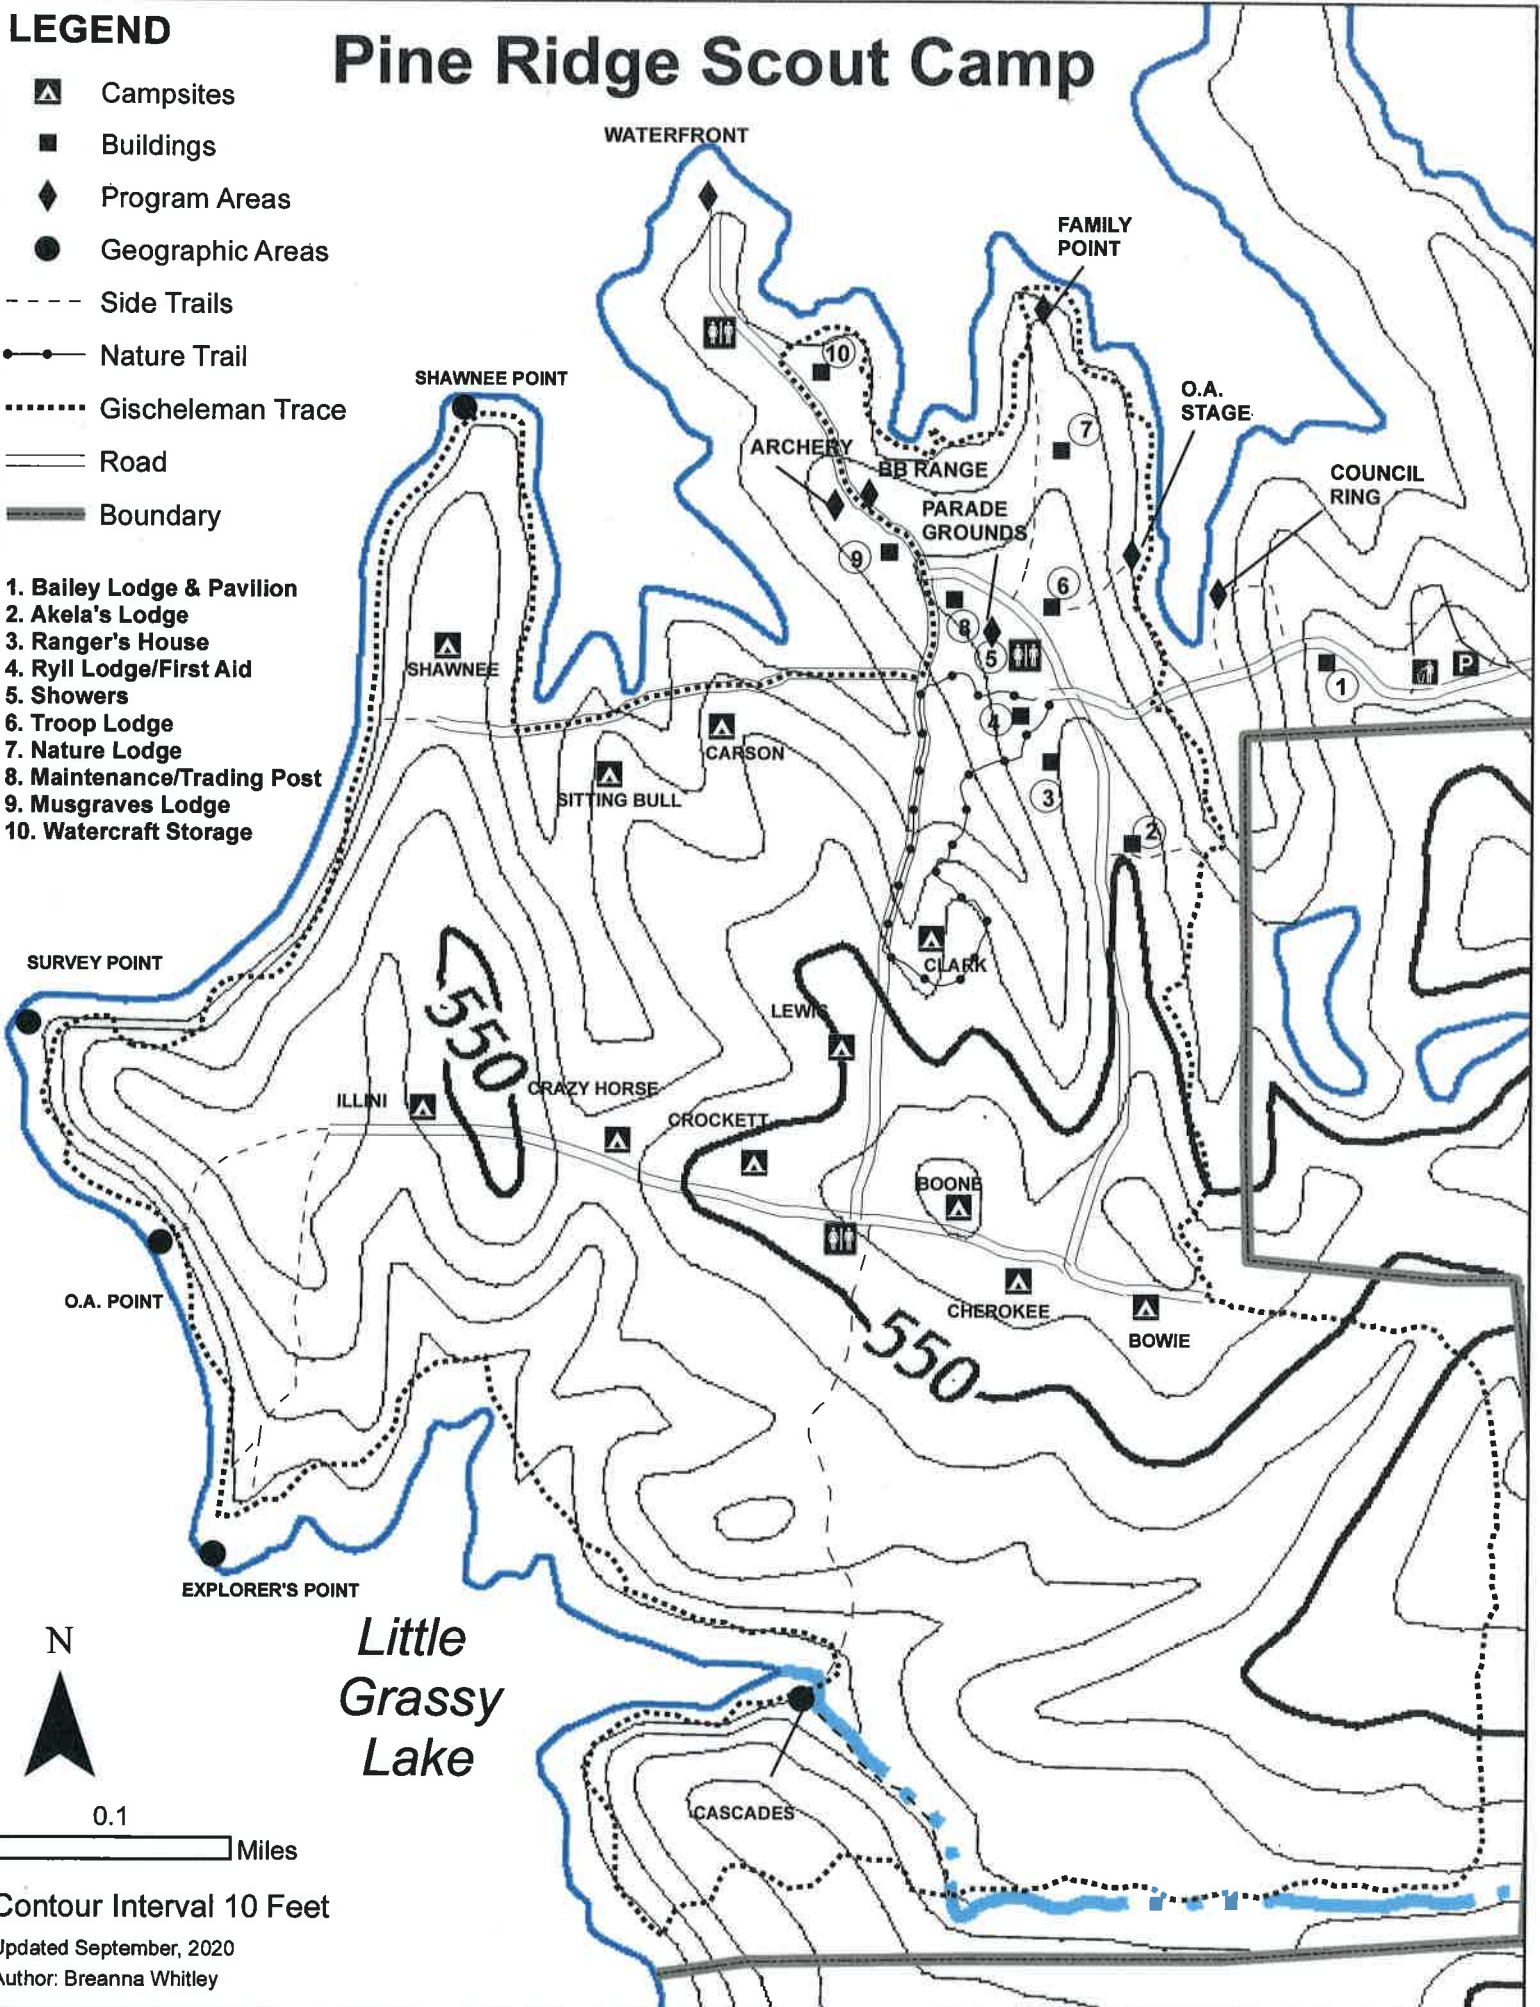

# LEGEND

# Pine Ridge Scout Camp

- Campsites
- Buildings
- Program Areas
- Geographic Areas
- Side Trails
- Nature Trail
- ⋯ Gischeleman Trace
- Road
- Boundary

1. Bailey Lodge & Pavilion
2. Akela's Lodge
3. Ranger's House
4. Ryll Lodge/First Aid
5. Showers
6. Troop Lodge
7. Nature Lodge
8. Maintenance/Trading Post
9. Musgraves Lodge
10. Watercraft Storage

0.1 Miles

Contour Interval 10 Feet

Updated September, 2020  
 Author: Breanna Whitley

*Little  
Grassy  
Lake*