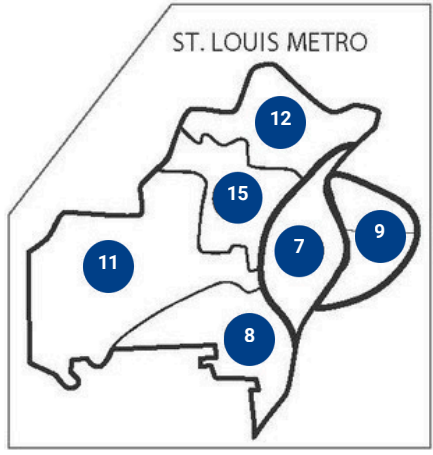

# GREATER ST. LOUIS AREA SCOUTING

- Council Camps** ●
- A. Beaumont Scout Reservation
  - B. Camp Lewallen
  - C. Camp Warren Levis
  - D. Camp Pine Ridge
  - E. Rhodes France Scout Reservation
  - F. S bar F Scout Ranch
- Service Centers & Scout Shops** ★
- G. Ritter Service Center (Cape Girardeau)
  - H. Southern Illinois Service Center (Herrin)
  - I. St. Louis Service Center and St. Louis Scout Shop
  - J. Central Illinois Service Center (Decatur)
  - K. BSA Outfitters - Metro East (Fairview Heights)

## Greater St. Louis Area Scouting Districts ●

- |                            |                           |                                 |                            |
|----------------------------|---------------------------|---------------------------------|----------------------------|
| 1. Big Muddy District      | 7. Keystone District      | 13. Osage District              | 19. River Trails District  |
| 2. Black Gold District     | 8. Gravois Trail District | 14. Ozark Trailblazers District | 20. Gravois Trail District |
| 3. Boone Trails District   | 9. Illini District        | 15. Pathfinder District         | 21. Shawnee District       |
| 4. Cahokia Mounds District | 10. Kaskaskia District    | 16. Piasa Bird District         | 22. Kaskaskia District     |
| 5. Cherokee District       | 11. New Horizons District | 17. Arrowhead District          |                            |
| 6. Egyptian District       | 12. North Star District   | 18. Redhawk District            |                            |