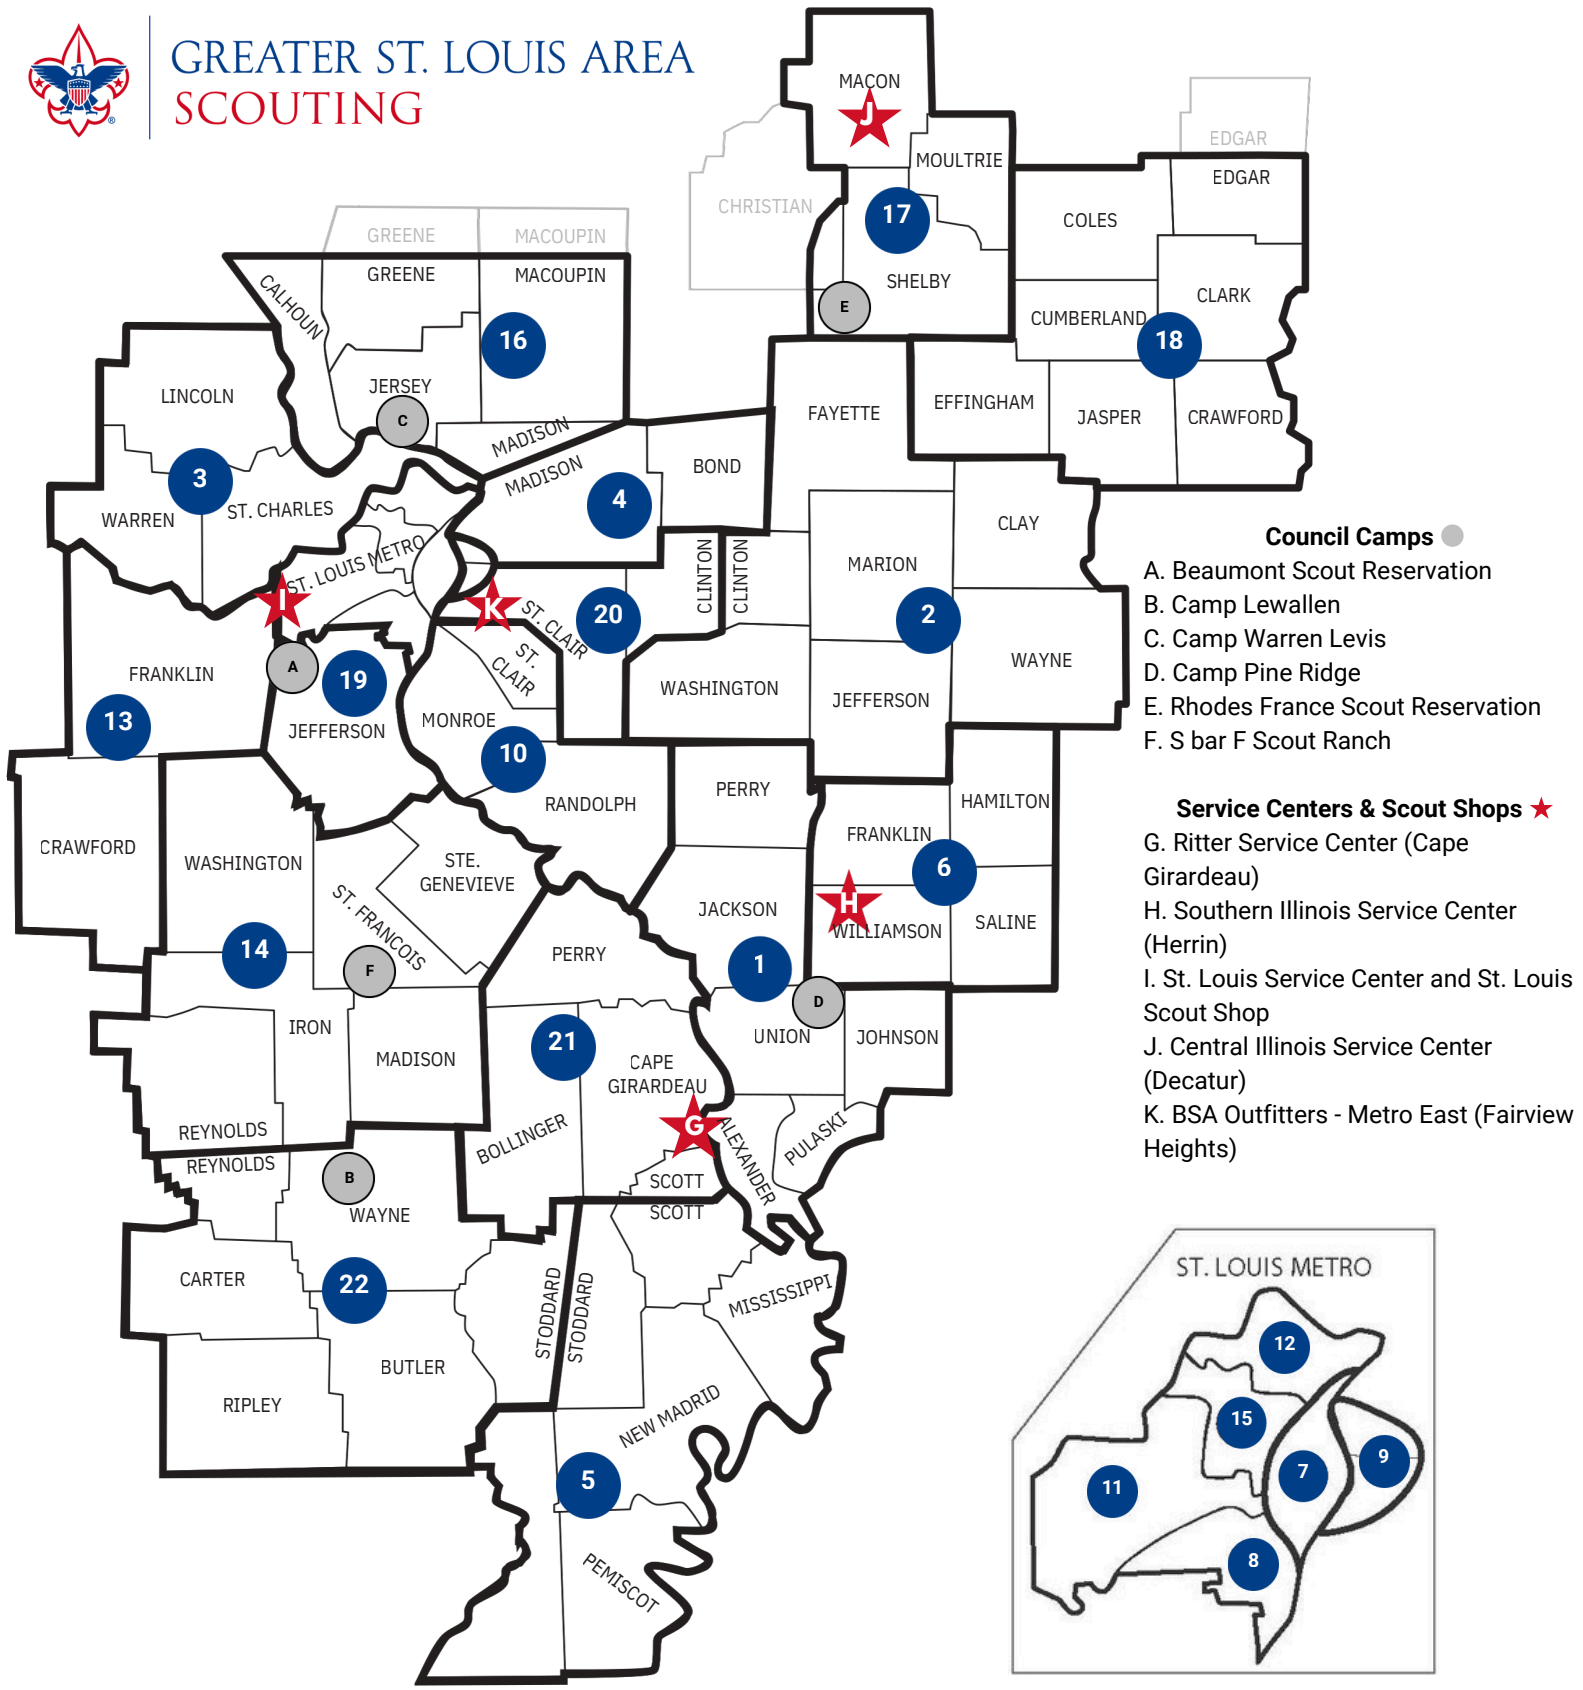

# GREATER ST. LOUIS AREA SCOUTING

- Council Camps** ●
- A. Beaumont Scout Reservation
  - B. Camp Lewallen
  - C. Camp Warren Levis
  - D. Camp Pine Ridge
  - E. Rhodes France Scout Reservation
  - F. S bar F Scout Ranch
- Service Centers & Scout Shops** ★
- G. Ritter Service Center (Cape Girardeau)
  - H. Southern Illinois Service Center (Herrin)
  - I. St. Louis Service Center and St. Louis Scout Shop
  - J. Central Illinois Service Center (Decatur)
  - K. BSA Outfitters - Metro East (Fairview Heights)

## Greater St. Louis Area Scouting Districts ●

- |                            |                           |                                 |                            |
|----------------------------|---------------------------|---------------------------------|----------------------------|
| 1. Big Muddy District      | 7. Keystone District      | 13. Osage District              | 19. River Trails District  |
| 2. Black Gold District     | 8. Gravois Trail District | 14. Ozark Trailblazers District | 20. Gravois Trail District |
| 3. Boone Trails District   | 9. Illini District        | 15. Pathfinder District         | 21. Shawnee District       |
| 4. Cahokia Mounds District | 10. Kaskaskia District    | 16. Piasa Bird District         | 22. Kaskaskia District     |
| 5. Cherokee District       | 11. New Horizons District | 17. Arrowhead District          |                            |
| 6. Egyptian District       | 12. North Star District   | 18. Redhawk District            |                            |