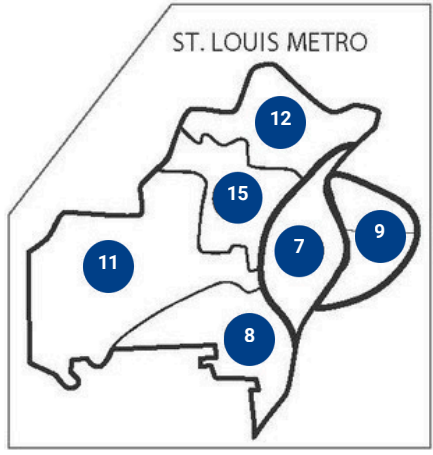

GREATER ST. LOUIS AREA SCOUTING

- Council Camps** ●
- A. Beaumont Scout Reservation
 - B. Camp Lewallen
 - C. Camp Warren Levis
 - D. Camp Pine Ridge
 - E. Rhodes France Scout Reservation
 - F. S bar F Scout Ranch
- Service Centers & Scout Shops** ★
- G. Ritter Service Center (Cape Girardeau)
 - H. Southern Illinois Service Center (Herrin)
 - I. St. Louis Service Center and St. Louis Scout Shop
 - J. Central Illinois Service Center (Decatur)
 - K. BSA Outfitters - Metro East (Fairview Heights)

Greater St. Louis Area Scouting Districts ●

- | | | | |
|----------------------------|---------------------------|---------------------------------|----------------------------|
| 1. Big Muddy District | 7. Keystone District | 13. Osage District | 19. River Trails District |
| 2. Black Gold District | 8. Gravois Trail District | 14. Ozark Trailblazers District | 20. Soaring Eagle District |
| 3. Boone Trails District | 9. Illini District | 15. Pathfinder District | 21. Shawnee District |
| 4. Cahokia Mounds District | 10. Kaskaskia District | 16. Piasa Bird District | 22. Sioux District |
| 5. Cherokee District | 11. New Horizons District | 17. Arrowhead District | |
| 6. Egyptian District | 12. North Star District | 18. Redhawk District | |