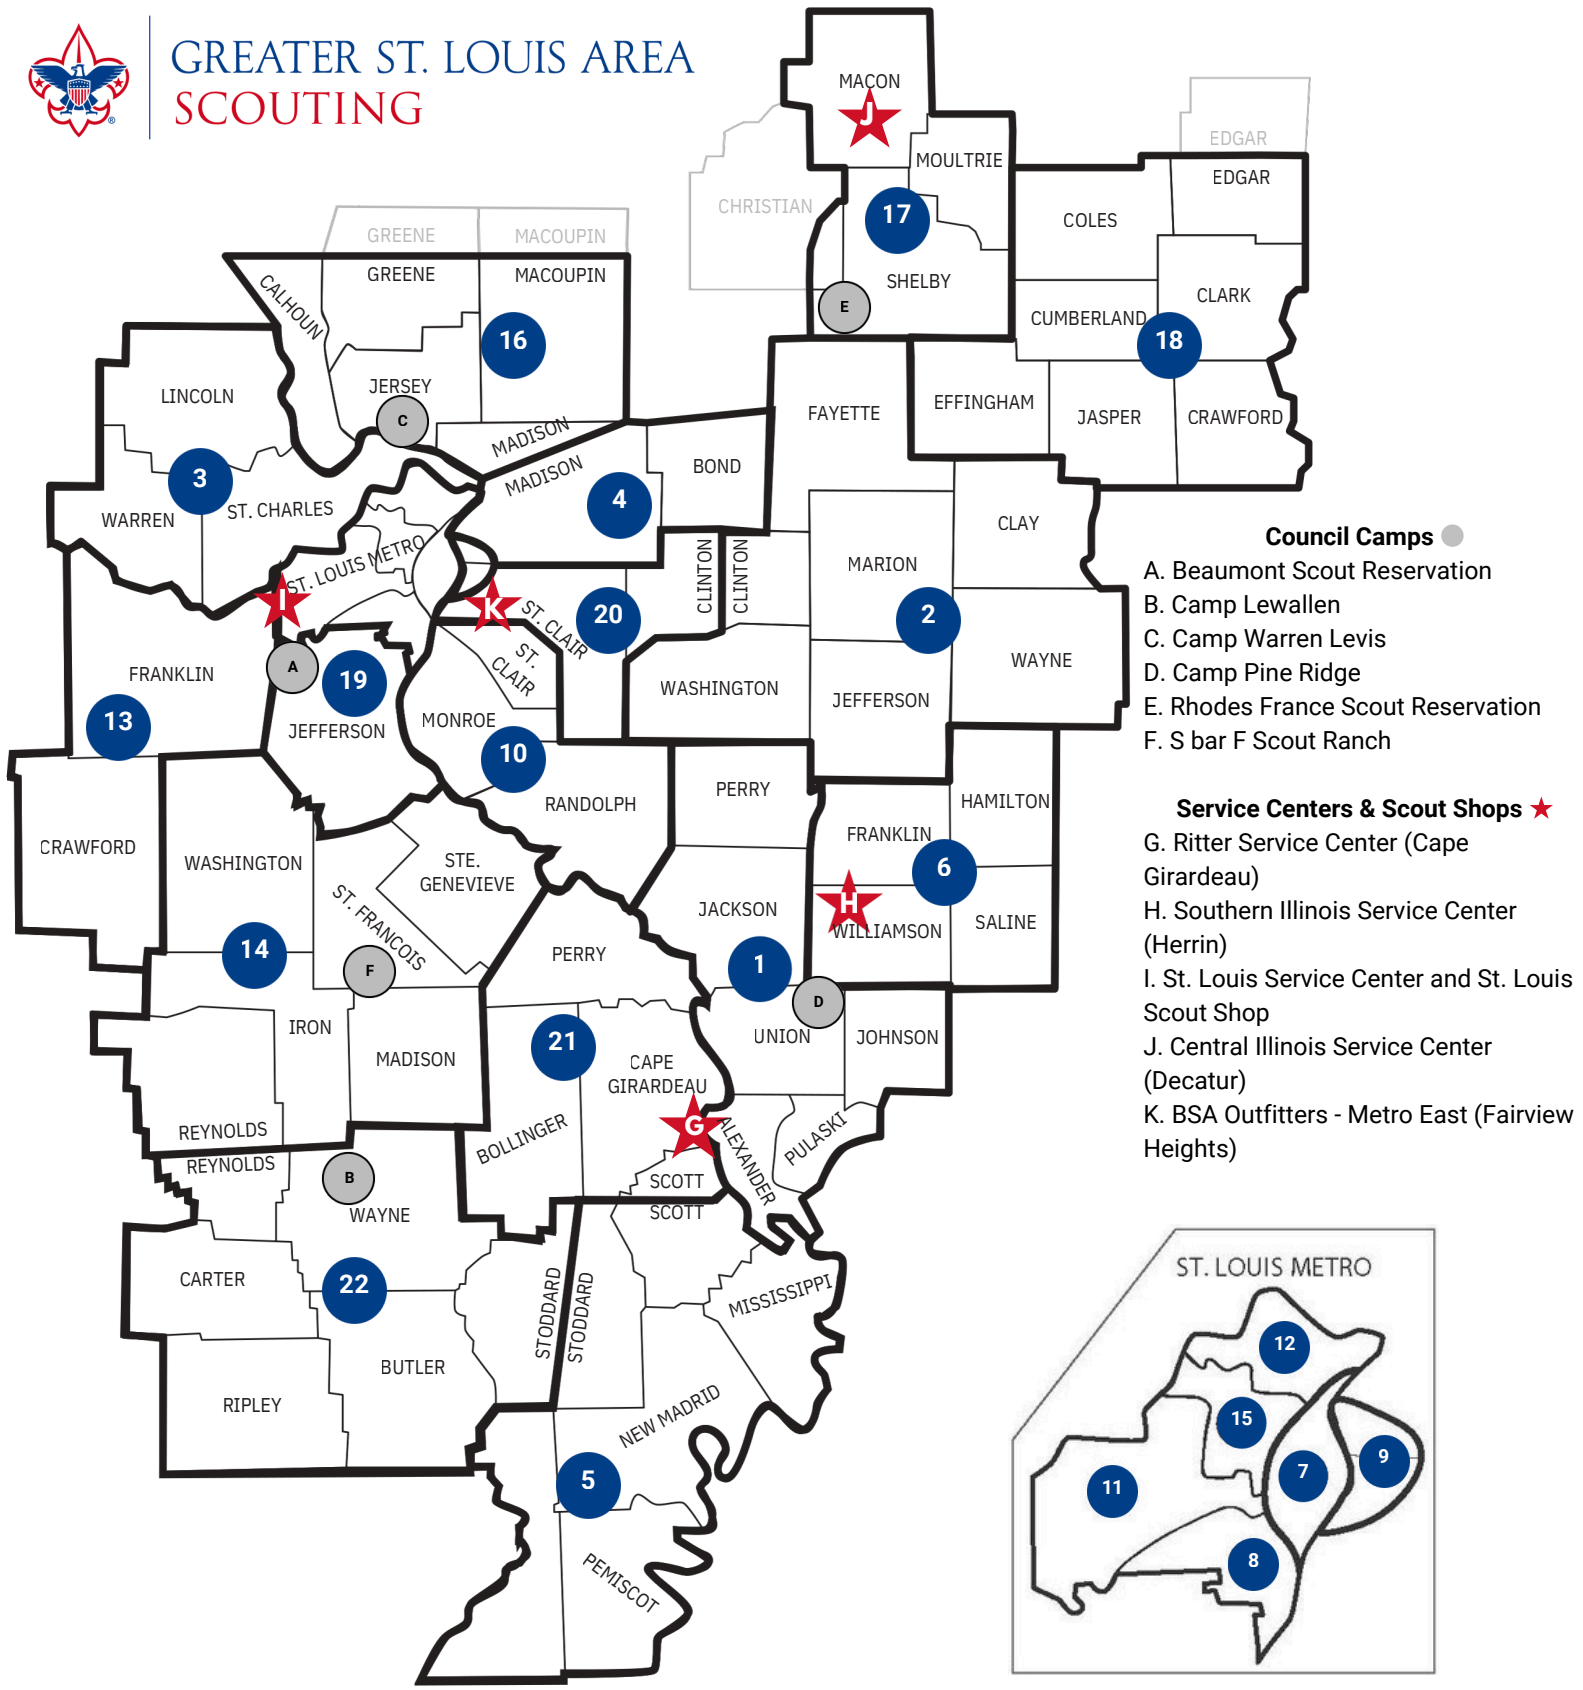

GREATER ST. LOUIS AREA SCOUTING

- Council Camps** ●
- A. Beaumont Scout Reservation
 - B. Camp Lewallen
 - C. Camp Warren Levis
 - D. Camp Pine Ridge
 - E. Rhodes France Scout Reservation
 - F. S bar F Scout Ranch
- Service Centers & Scout Shops** ★
- G. Ritter Service Center (Cape Girardeau)
 - H. Southern Illinois Service Center (Herrin)
 - I. St. Louis Service Center and St. Louis Scout Shop
 - J. Central Illinois Service Center (Decatur)
 - K. BSA Outfitters - Metro East (Fairview Heights)

Greater St. Louis Area Scouting Districts ●

- | | | | |
|----------------------------|---------------------------|---------------------------------|----------------------------|
| 1. Big Muddy District | 7. Keystone District | 13. Osage District | 19. River Trails District |
| 2. Black Gold District | 8. Gravois Trail District | 14. Ozark Trailblazers District | 20. Soaring Eagle District |
| 3. Boone Trails District | 9. Illini District | 15. Pathfinder District | 21. Shawnee District |
| 4. Cahokia Mounds District | 10. Kaskaskia District | 16. Piasa Bird District | 22. Sioux District |
| 5. Cherokee District | 11. New Horizons District | 17. Arrowhead District | |
| 6. Egyptian District | 12. North Star District | 18. Redhawk District | |