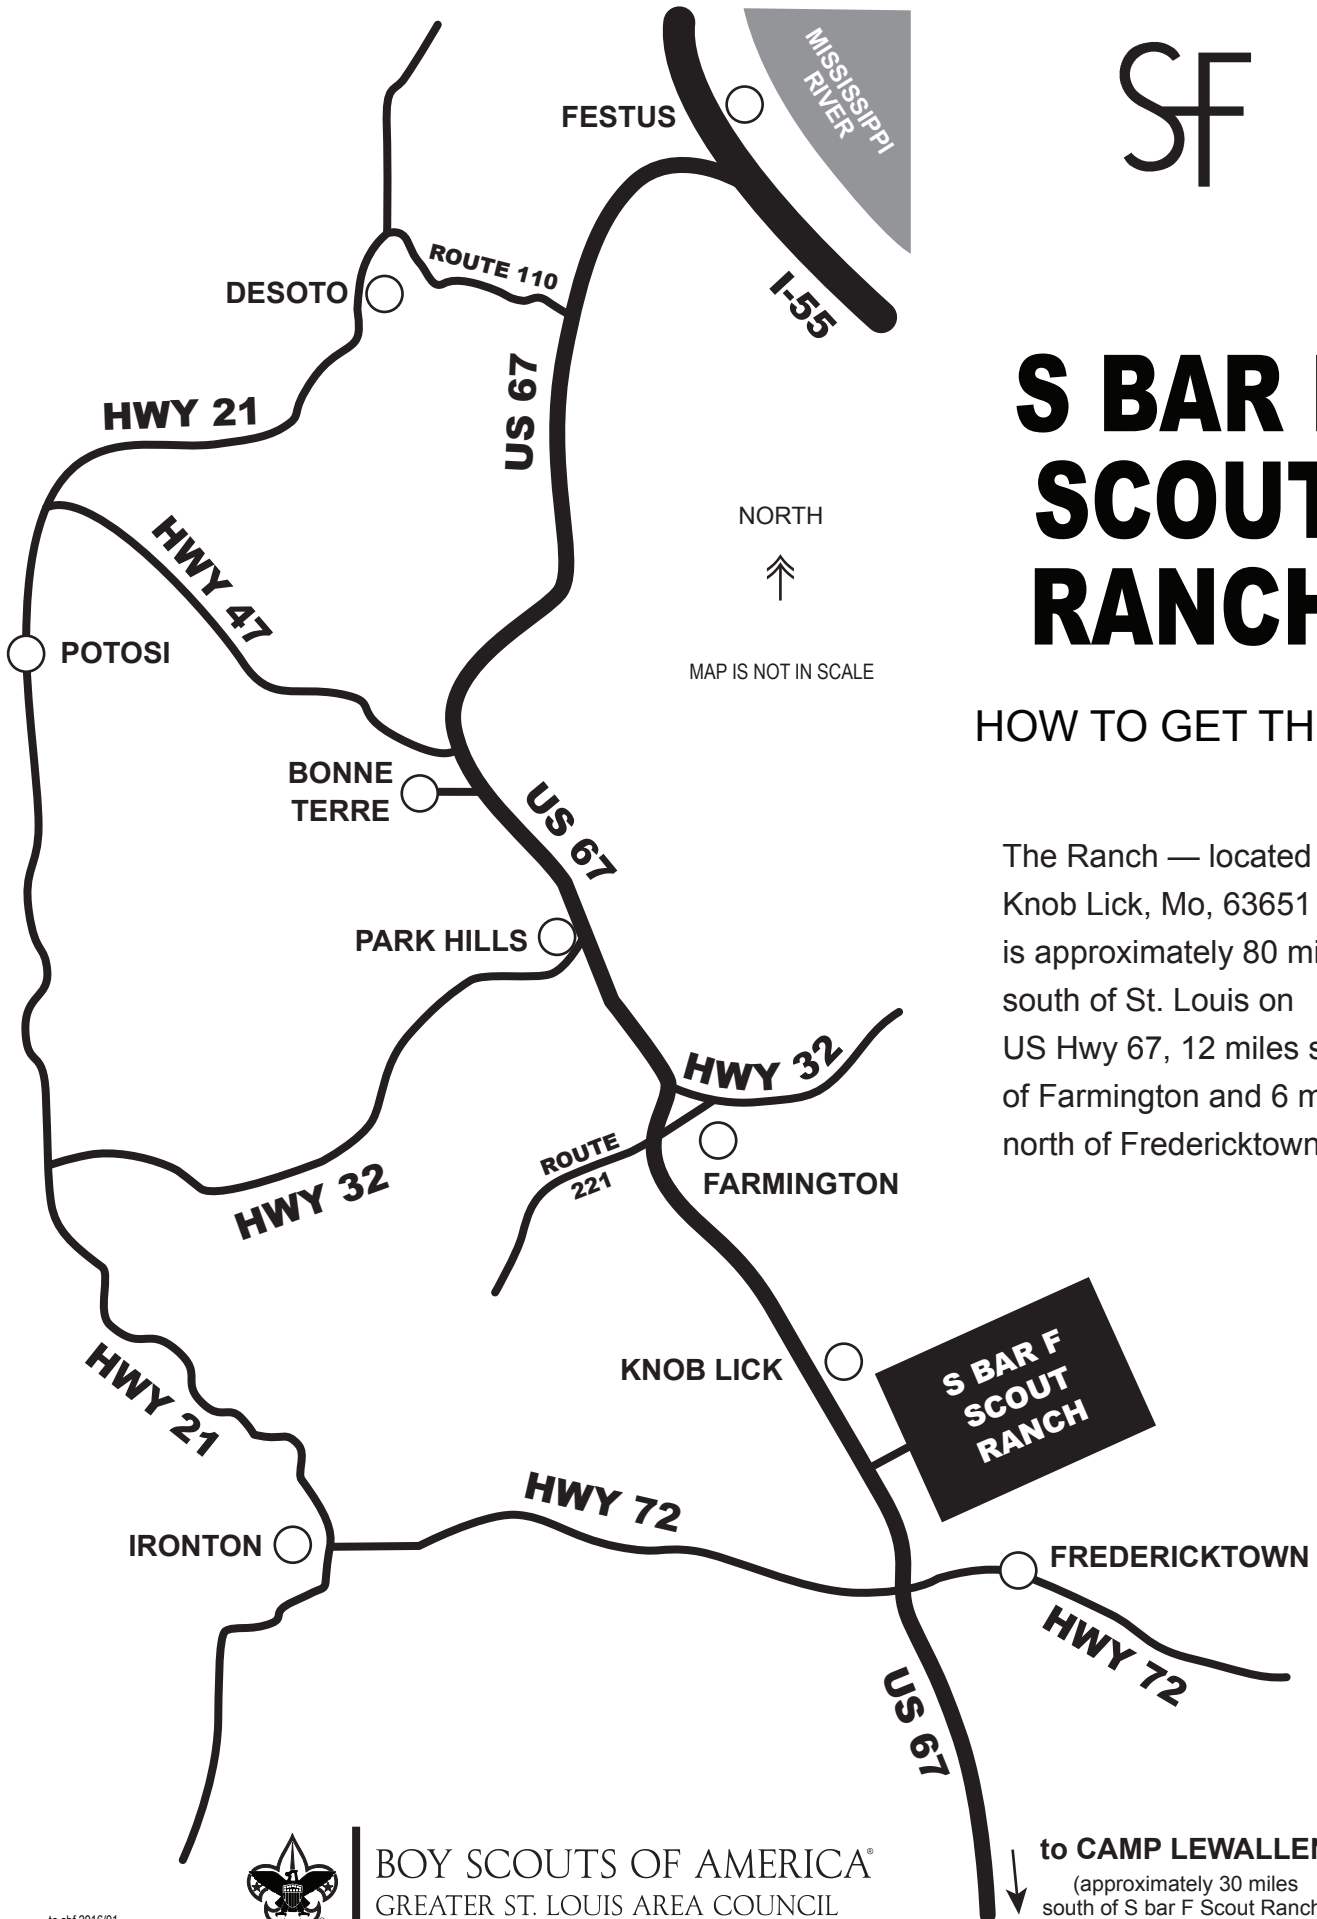

# S BAR F SCOUT RANCH

## HOW TO GET THERE

The Ranch — located in Knob Lick, Mo, 63651 — is approximately 80 miles south of St. Louis on US Hwy 67, 12 miles south of Farmington and 6 miles north of Fredericktown.

NORTH  
↑  
MAP IS NOT IN SCALE

BOY SCOUTS OF AMERICA®  
GREATER ST. LOUIS AREA COUNCIL

to **CAMP LEWALLEN**  
(approximately 30 miles  
south of S bar F Scout Ranch)