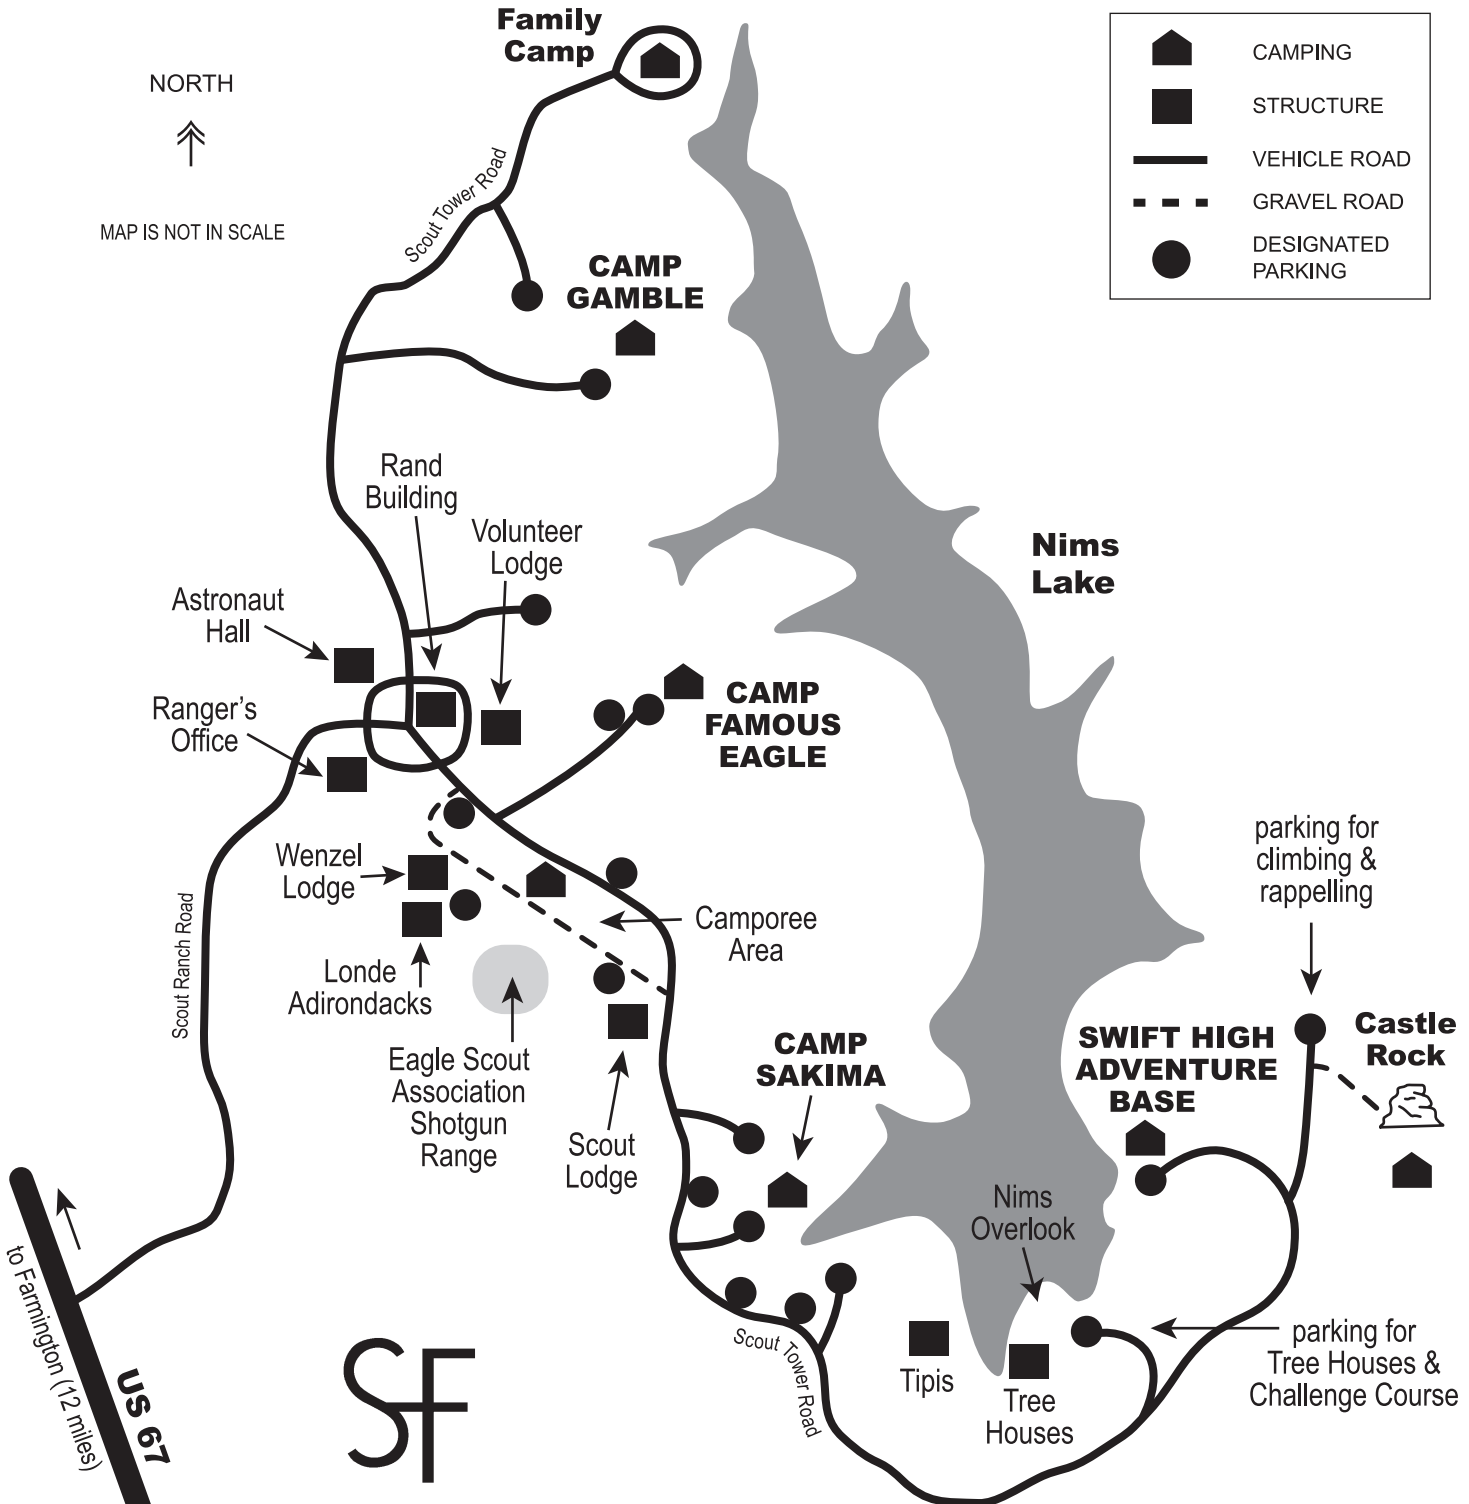

NORTH  
 ↑  
 MAP IS NOT IN SCALE

	CAMPING
	STRUCTURE
	VEHICLE ROAD
	GRAVEL ROAD
	DESIGNATED PARKING

to Farmington (12 miles)  
**US 67**  
 to Camp Lewallen (30 miles)  
 to Fredericktown (6 miles)

SF

# S bar F SCOUT RANCH

INTERIOR ROADS & PARKING

BOY SCOUTS OF AMERICA®  
 GREATER ST. LOUIS AREA COUNCIL