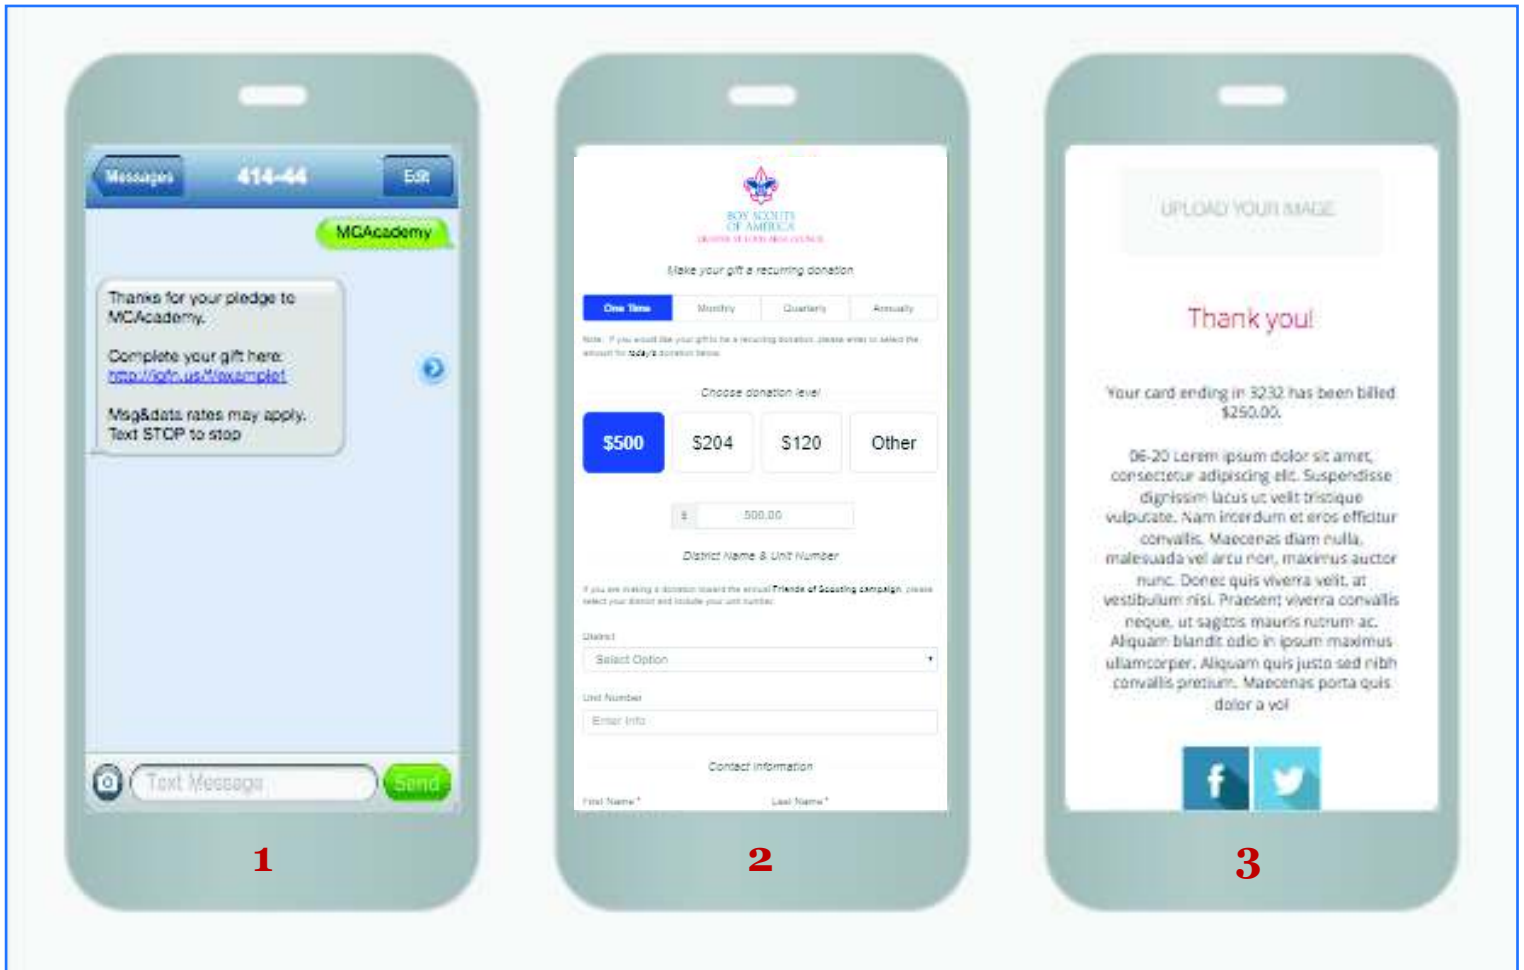

# SCOUTS STAND OUT.

Greater St. Louis Area Council, Boy Scouts of America

## Returning to the Family Campaign - Mobile Giving!

We are pleased to continue Mobile Giving as a payment option for our Family Friends of Scouting Campaign this year. With hopes this new feature will help enhance the payment experience of our Scout parents and grandparents, below is a guide to help explain its features and uses.

### Mobile Giving - as easy as 1, 2, 3!

1. Text your Regional Keyword to a Shortcode and receive a link back.
2. Fill out the online form, enter your credit or debit card information and click “Donate Now”
3. Receive a “Thank You” Message and your finished!