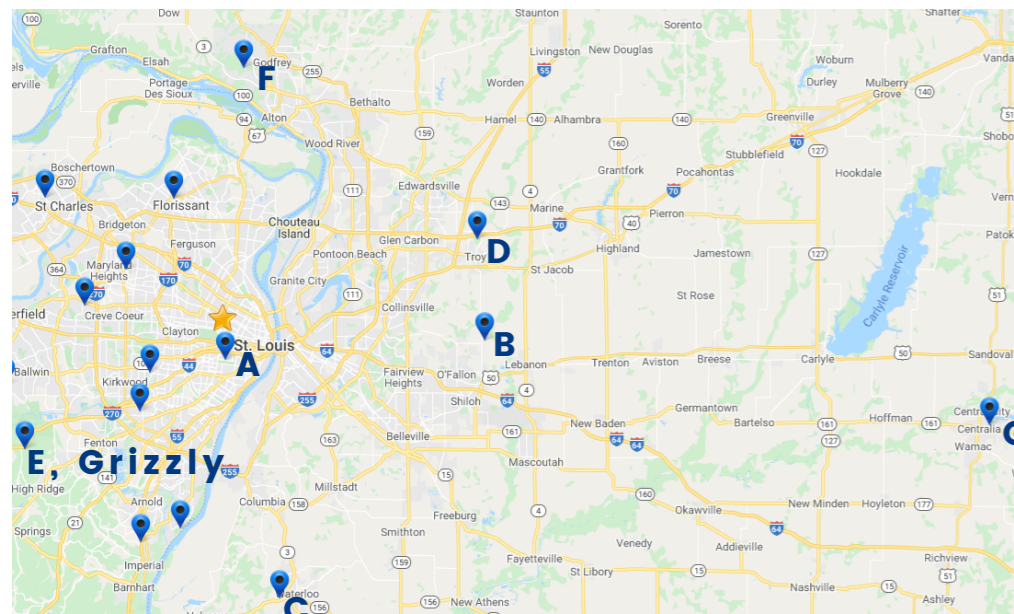

# CUB SCOUT SUMMER CAMP

VISIT [STLBSA.ORG](http://STLBSA.ORG) TO REGISTER OR SCAN THE QR CODE

**SAVE  
\$10-\$20  
PER CAMP**

when you register  
by April 13

## CUB SCOUT DAY/TWILIGHT CAMPS LOCAL DAY/TWILIGHT CAMPS

This year's theme is Crazy Cool Chemistry! Activities include archery, STEM experiments, BB guns, hiking, swimming, games, crafts, and more.

DISTRICT:	CAMP:	DATE:	TIME:
<b>A</b> Keystone	Tower Grove Twilight Camp	June 6-9	5:30-8:30 PM
<b>B</b> Soaring Eagle	O'Fallon Sportsman's Club Day Camp	June 6-10	9:00 AM-4:00 PM
<b>C</b> Kaskaskia	Monroe County Fairgrounds Twilight Camp	June 9-12	5:30-8:30 PM
<b>D</b> Cahokia Mounds	Edwardsville Sportsman's Club Day Camp	June 27-July 1	9:00 AM-4:00 PM
<b>E</b> GSLAC	Camp Nova	July 18-21	5:30-8:30 PM
<b>F</b> Piasa Bird	Camp Warren Levis Twilight Camp	July 25-29	5:30-8:30 PM
<b>G</b> Black Gold	Foundation Park Twilight Camp	July 25-29	5:30-8:30 PM

**PINE RIDGE:** July 21-24

**RHODES FRANCE:** July 28-31

**CAMP WARREN LEVIS:** June 25-26

**CAMP FAMOUS EAGLE:** June 16-17