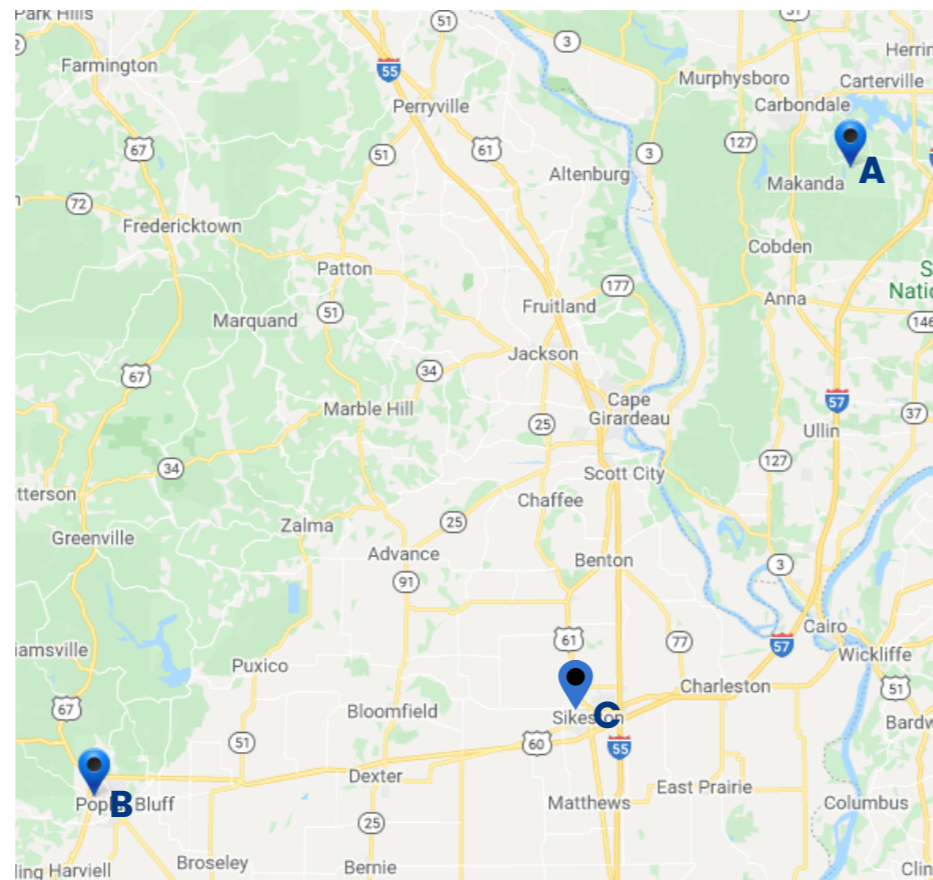

2022

CUB SCOUT SUMMER CAMP

VISIT STLBSA.ORG TO REGISTER OR SCAN THE QR CODE

CUB SCOUT DAY/TWILIGHT CAMPS

LOCAL DAY/TWILIGHT CAMPS

This year's theme is Crazy Cool Chemistry! Activities include archery, STEM experiments, BB guns, hiking, swimming, games, crafts, and more.

DISTRICT:	CAMP:	DATE:	TIME:
A Big Muddy	Pine Ridge Scout Camp Day Camp	June 16-18	9:00 AM-4:00 PM
B Sioux	New Covenant Fellowship Twilight Camp	July 5-8	5:30-8:30 PM
C Cherokee	Sikeston Elk's Lodge Day Camp	July 21-23	12:00-4:00 PM Th; 9:00 AM-4:00 PM FS

- CAMP MAY:** June 19-22 | July 7-10 | July 14-17
- CAMP WARREN LEVIS:** June 9-12 | June 16-19 | June 30-July 3
- PINE RIDGE:** July 17-20
- RHODES FRANCE:** July 21-24

WEBELOS MINI WEEKS

Half week camp for Cubs going into grades 4-5 | ~\$190 per Scout (prices vary by camp) which includes all meals, program supplies, and camp patch!

- CAMP MAY:** June 18-19 | July 2-3
- CAMP WARREN LEVIS:** June 25-26
- CAMP FAMOUS EAGLE:** June 16-17

SAVE \$10-\$20 PER CAMP

when you register by April 13