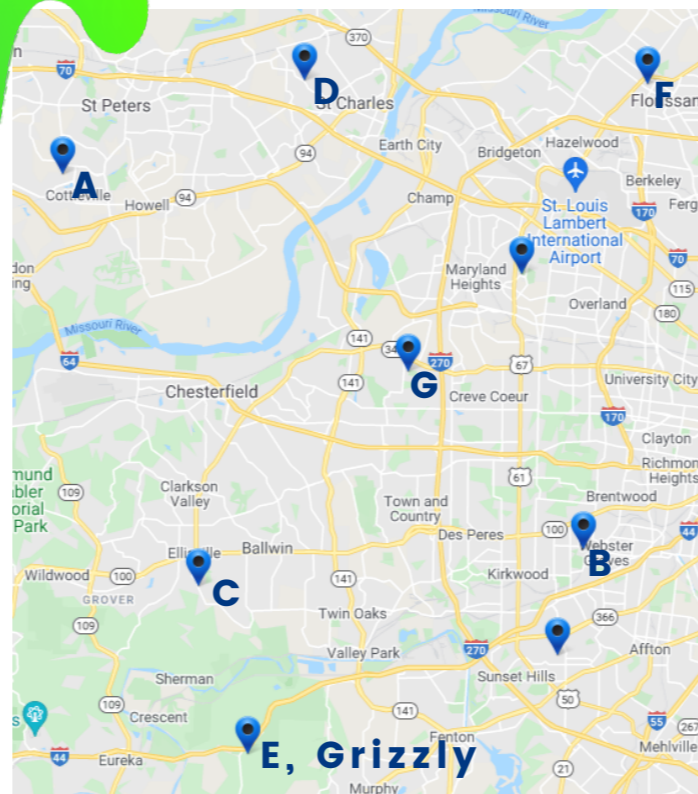

CUB SCOUT OVERNIGHT CAMPS

CUB ADVENTURE CAMPS

Half week camp for Cubs going into grades 1-5 | ~$190 per Scout (prices vary by camp) which includes all meals, tenting (at Camp May), program supplies, and camp patch!

CAMP MAY: June 19-22 | July 7-10 | July 14-17

CAMP WARREN LEVIS: June 9-12 | June 16-19 | June 30-July 3

PINE RIDGE: July 17-20

RHODES FRANCE: July 21-24

WEBELOS MINI WEEKS

Half week camp for Cubs going into grades 4-5 | ~$190 per Scout (prices vary by camp) which includes all meals, program supplies, and camp patch!

CAMP MAY: June 23-26 | July 10-13

PINE RIDGE: July 21-24

RHODES FRANCE: July 28-31

ARROW OF LIGHT

Full week camp for Cubs going into grades 4-5 | $315 per Scout which includes all meals, tenting, program supplies, and camp patch!

CAMP MAY: June 12-17 | June 26-July 1

S-F: July 17-22

FAMILY CAMP

1-night camp for all Cub Scouts, including Lions, plus parents and siblings | $40 per person which includes all meals, program supplies, and camp patch!

CAMP MAY: June 18-19 | July 2-3

CAMP WARREN LEVIS: June 25-26

CAMP FAMOUS EAGLE: June 16-17