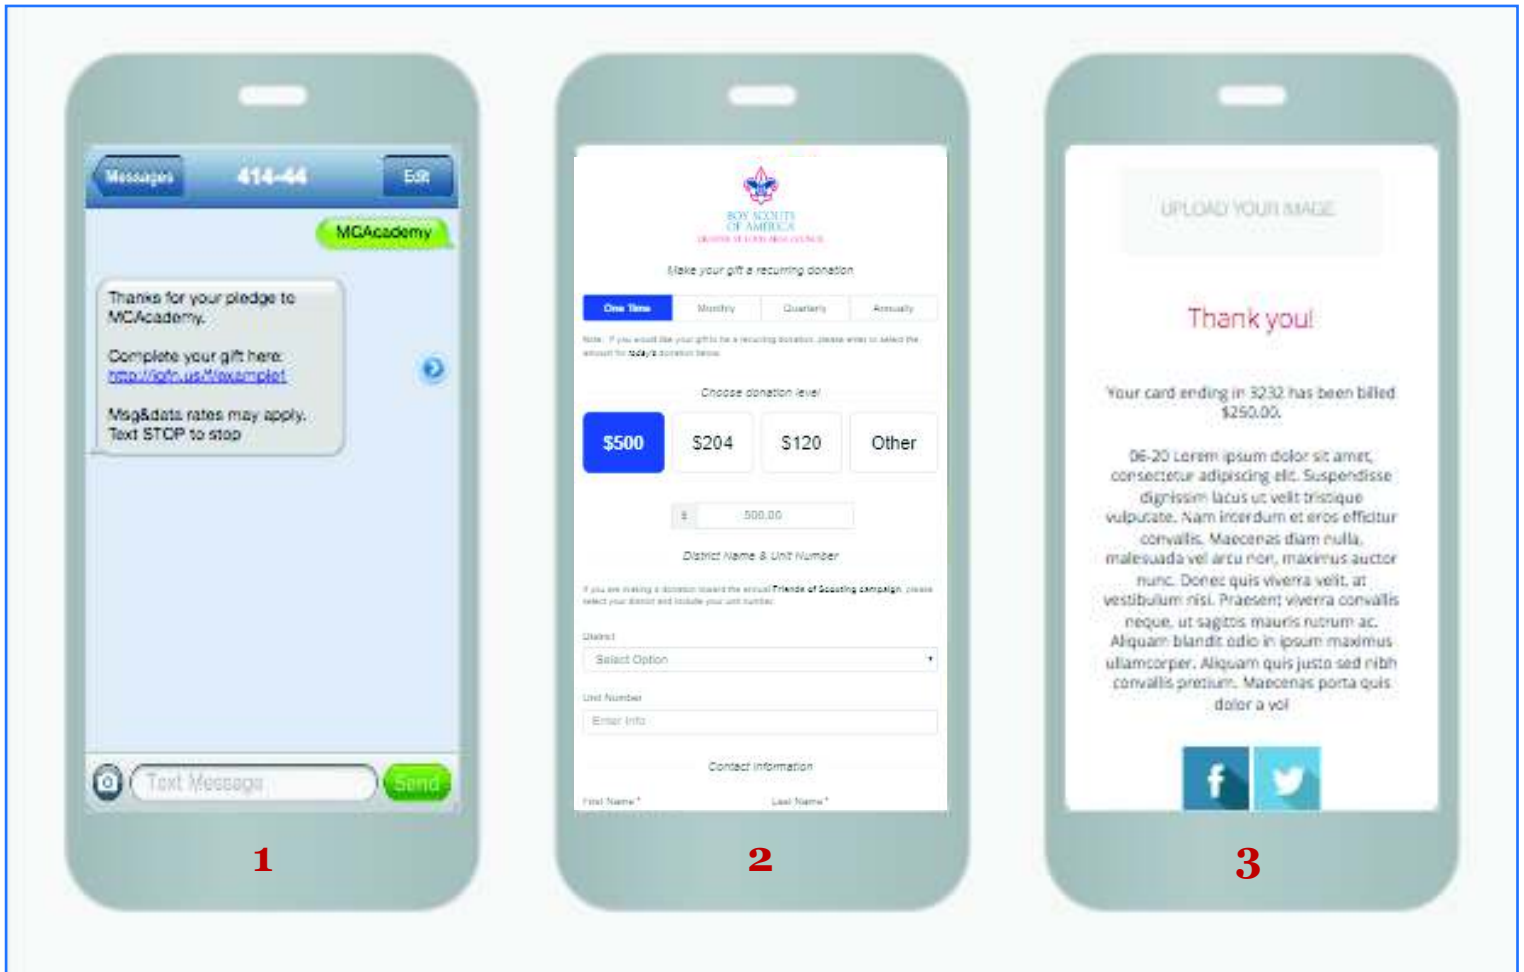

I CAN DO THAT!

Greater St. Louis Area Council
Boy Scouts of America

Returning to the Family Campaign - Mobile Giving!

We are pleased to continue Mobile Giving as a payment option for our Family Friends of Scouting Campaign this year. With hopes this new feature will help enhance the payment experience of our Scout parents and grandparents, below is a guide to help explain its features and uses.

Mobile Giving - as easy as 1, 2, 3!

1. Text your Regional Keyword to a Shortcode and receive a link back.
2. Fill out the online form, enter your credit or debit card information and click “Donate Now”
3. Receive a “Thank You” Message and your finished!